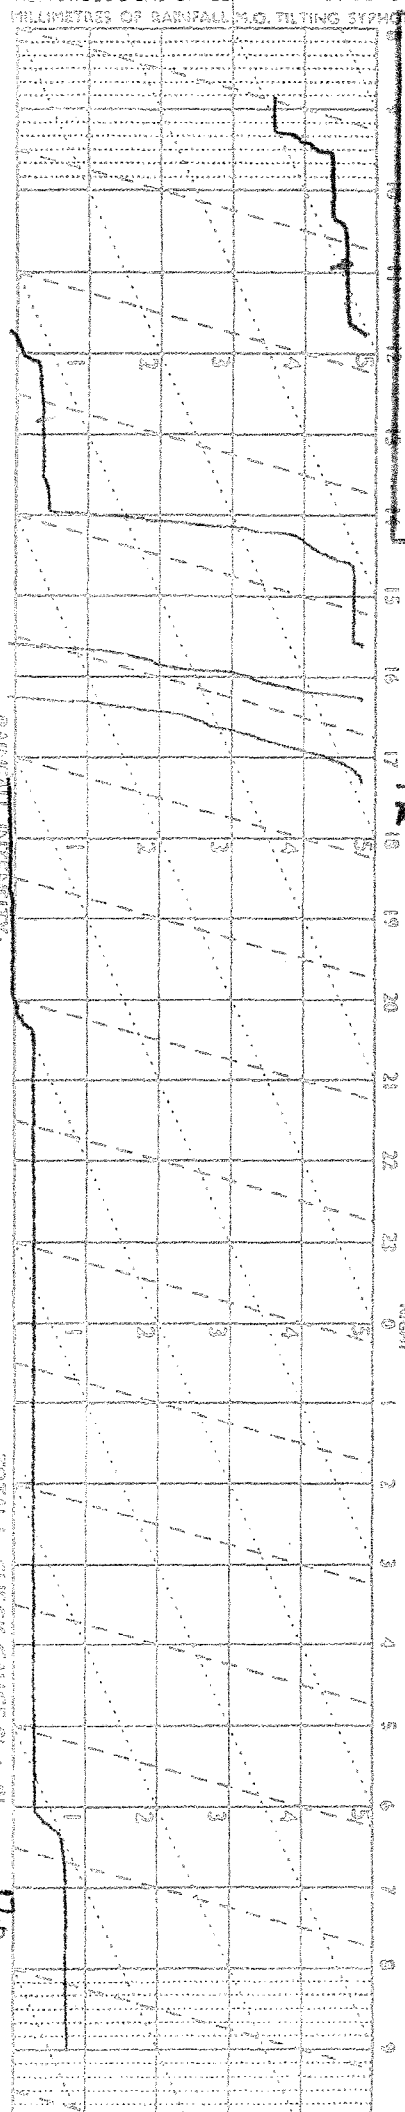

MO CLIMATE STATION HALESOWEN (4839)

Lat 52.41N Long 2.1W Ht 155m AMSL  
Grid ref (SOS2) 9493/8216

Month ..... Year ..... Time On ..... d... h... m... Off... d... h... m... Marks of 2 JUN 1999

MO CLIMATE STATION HALESOWEN (4839)

Lat 52.41N Long 2.1W Ht 155m AMSL  
Grid ref (SOS2) 9493/8216

Month ..... Year ..... Time On ..... d... h... m... Off... d... h... m... Marks of 29 MAY 1999